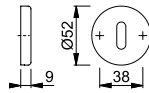

Article description		Keyhole	F1004	F3003	F3005	F5002	P.U.	O.C.
			Article no.	Article no.	Article no.	Article no.		
Escutcheon, pair			600434	567041	600427	583966	10	100
			600441	544394	574353	568901	10	50
			623457	798407	623426	623464	10	50
		BLIND	600618	570935	600397	600380	10	50

Article description		Keyhole	F5003	F6016	F7016	F7506	P.U.	O.C.
			Article no.	Article no.	Article no.	Article no.		
Escutcheon, pair			583973	583980	3414735	570973	10	100
			584024	584031	3414719	570980	10	50
			623471	623402	3414891	623488	10	50
		BLIND	600403	600410	3613777	570966	10	50

Article description		Keyhole	F9016	F9017			P.U.	O.C.
			Article no.	Article no.				
Escutcheon, pair			567065	584017			10	100
			522118	568895			10	50
			623495	623419			10	50
		BLIND	570959	623372			10	50

OB