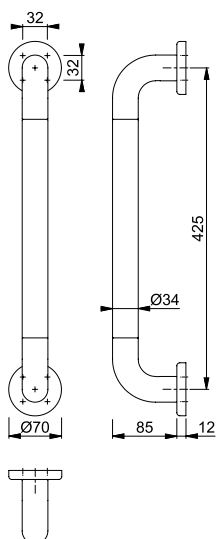

## ■ K5030-3 (AR602CF)

duraplus®

HOPPE nylon straight concealed fix pull handle:

- 34 mm diameter
- For 425 and 600 mm, pull handle contains a modular feature consisting of 3 parts

Article description	Ø	Distance	F1004	F3003	F3005	F5002	P.U.	O.C.
			Article no.	Article no.	Article no.	Article no.		
Straight pull handle on rose	34	220	8550708	8550715	8550687	8550722	1	5
	34	300	8550939	8550946	8550918	8550953	1	5
	34	425	<b>87109327</b>	87109317	87109317	87109318	1	5
	34	600	87109360	87109357	87109350	87109351	1	5

Article description	Ø	Distance	F5003	F6016	F7016	F7506	P.U.	O.C.
			Article no.	Article no.	Article no.	Article no.		
Straight pull handle on rose	34	220	8550729	8550673	87133117	8550736	1	5
	34	300	8550960	8550904	87133110	8550967	1	5
	34	425	87109323	87109324	87133145	87109319	1	5
	34	600	87109356	87109359	87133172	87109352	1	5

Article description	Ø	Distance	F9016	F9017			P.U.	O.C.
			Article no.	Article no.				
Straight pull handle on rose	34	220	8550743	8550680			1	5
	34	300	8550974	8550911			1	5
	34	425	87109320	87109321			1	5
	34	600	87109353	87109354			1	5

- 34 mm diameter
- For 425 and 600 mm, pull handle contains a modular feature consisting of 3 parts

Article description	Ø	Distance	F1004	F3003	F3005	F5002	P.U.	O.C.	
			Article no.	Article no.	Article no.	Article no.			
Straight pull handle, bolt through fixing	34	40-50	220	8550785	8550792	8550764	8550799	1	5
	34	40-50	300	8551016	8551023	8550995	8551030	1	5
	34	40-50	425	87109316	<b>87109313</b>	87109306	87109307	1	5
	34	40-50	600	87109349	87109346	87109339	87109340	1	5