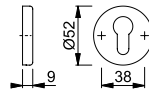

■ K15S

duraplus®

HOPPE nylon escutcheon pair for interior doors:

- Base: nylon
- Fixing: wood screws

Article description		Keyhole	F1004	F3003	F3005	F5002	P.U.	O.C.
			Article no.	Article no.	Article no.	Article no.		
Escutcheon, pair			600434	567041	600427	583966	10	100
			600441	544394	574353	568901	10	50
			623457	798407	623426	623464	10	50
		BLIND	600618	570935	600397	600380	10	50

Article description		Keyhole	F5003	F6016	F7016	F7506	P.U.	O.C.
			Article no.	Article no.	Article no.	Article no.		
Escutcheon, pair			583973	583980	3414735	570973	10	100
			584024	584031	3414719	570980	10	50
			623471	623402	3414891	623488	10	50
		BLIND	600403	600410	3613777	570966	10	50

Article description		Keyhole	F9016	F9017			P.U.	O.C.
			Article no.	Article no.				
Escutcheon, pair			567065	584017			10	100
			522118	568895			10	50
			623495	623419			10	50
		BLIND	570959	623372			10	50

PZ