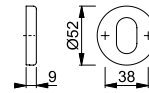

■ K15S

duraplus®

HOPPE nylon escutcheon pair for interior doors:

- Base: nylon
- Fixing: wood screws

Article description		Keyhole	F1004	F3003	F3005	F5002	P.U.	O.C.
			Article no.	Article no.	Article no.	Article no.		
Escutcheon, pair			600434	567041	600427	583966	10	100
			600441	544394	574353	568901	10	50
			623457	798407	623426	623464	10	50
		BLIND	600618	570935	600397	600380	10	50

Article description		Keyhole	F5003	F6016	F7016	F7506	P.U.	O.C.
			Article no.	Article no.	Article no.	Article no.		
Escutcheon, pair			583973	583980	3414735	570973	10	100
			584024	584031	3414719	570980	10	50
			623471	623402	3414891	623488	10	50
		BLIND	600403	600410	3613777	570966	10	50

Article description		Keyhole	F9016	F9017			P.U.	O.C.
			Article no.	Article no.				
Escutcheon, pair			567065	584017			10	100
			522118	568895			10	50
			623495	623419			10	50
		BLIND	570959	623372			10	50

BLIND