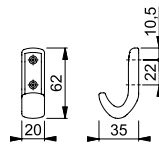

K676 (AR618)

HOPPE nylon coat hook:

- Fixing: visible, multi-purpose screws

Product ref.	Article description	Finish	Article no.
AR618-Y	Coat hook	F1004	624416
AR618-R	Coat hook	F3003	537570
AR618-CL	Coat hook	F3005	537587
AR618-CO	Coat hook	F5002	624423
AR618-MB	Coat hook	F5003	624430
AR618-V	Coat hook	F6016	624409
AR618-AG	Coat hook	F7016	3414882
AR618-DG	Coat hook	F7506	584277
AR618-DW	Coat hook	F9016	566242
AR618-E	Coat hook	F9017	584291