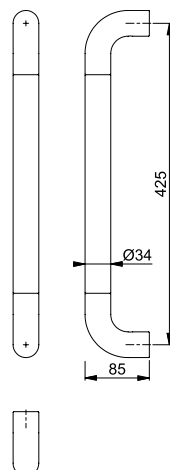

HOPPE nylon straight bolt through fixing pull handle pair:

- 34 mm diameter
- For 425 and 600 mm, pull handle contains a modular feature consisting of 3 parts

Article description	Ø	Distance	F1004	F3003	F3005	F5002	P.U.	O.C.	
			Article no.	Article no.	Article no.	Article no.			
Straight pull handle, bolt through fixing	34	40-50	220	8550785	8550792	8550764	8550799	1	5
	34	40-50	300	8551016	8551023	8550995	8551030	1	5
	34	40-50	425	87109316	87109313	87109306	87109307	1	5
	34	40-50	600	87109349	87109346	87109339	87109340	1	5

Article description	Ø	Distance	F5003	F6016	F7016	F7506	P.U.	O.C.	
			Article no.	Article no.	Article no.	Article no.			
Straight pull handle, bolt through fixing	34	40-50	220	8550806	8550750	11500773	8550813	1	5
	34	40-50	300	8551037	8550981	87133124	8551044	1	5
	34	40-50	425	87109312	87109315	87133152	87109308	1	5
	34	40-50	600	87109345	87109348	87133166	87109341	1	5

Article description	Ø	Distance	F9016	F9017			P.U.	O.C.	
			Article no.	Article no.					
Straight pull handle, bolt through fixing	34	40-50	220	8550820	8550757			1	5
	34	40-50	300	8551051	8550988			1	5
	34	40-50	425	87109309	87109310			1	5
	34	40-50	600	87109342	87109343			1	5