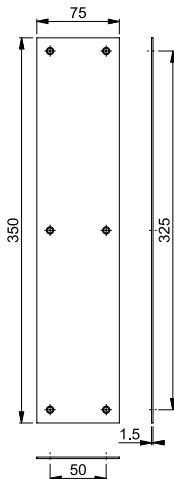

- 34 mm diameter
- For 425 and 600 mm, pull handle contains a modular feature consisting of 3 parts

Article description	Ø	Distance	F1004	F3003	F3005	F5002	P.U.	O.C.	
			Article no.	Article no.	Article no.	Article no.			
Straight pull handle, bolt through fixing	34	40-50	220	8550785	8550792	8550764	8550799	1	5
	34	40-50	300	8551016	8551023	8550995	8551030	1	5
	34	40-50	425	87109316	<b>87109313</b>	87109306	87109307	1	5
	34	40-50	600	87109349	87109346	87109339	87109340	1	5

Article description	Ø		Distance	F9016	F9017			P.U.	O.C.
				Article no.	Article no.				
Straight pull handles, back to back fixing pair	34	40-50	220	8550666	8550603			1	5
	34	40-50	300	8550897	8550834			1	5
	34	40-50	425	87109331	87109332			1	5
	34	40-50	600	87109364	87109365			1	5

## AR624B

ARRONE nylon finger plate:

- 75 mm x 350 mm
- Square corner self adhesive

Other sizes available to special order.

Product ref.	Article description	Finish	Article no.
<b>AR624B-Y</b>	350 mm x 75 mm finger plate	F1004	50004135
<b>AR624B-R</b>	350 mm x 75 mm finger plate	F3003	50004116
<b>AR624B-CL</b>	350 mm x 75 mm finger plate	F3005	50004050
<b>AR624B-CO</b>	350 mm x 75 mm finger plate	F5002	<b>50004062</b>
<b>AR624B-MB</b>	350 mm x 75 mm finger plate	F5003	50004104
<b>AR624B-V</b>	350 mm x 75 mm finger plate	F6016	50004128
<b>AR624B-AG</b>	350 mm x 75 mm finger plate	F7016	50004141
<b>AR624B-DG</b>	350 mm x 75 mm finger plate	F7506	50004074
<b>AR624B-DW</b>	350 mm x 75 mm finger plate	F9016	50004086
<b>AR624B-E</b>	350 mm x 75 mm finger plate	F9017	50004098

## AR424B

ARRONE brass finger plate:

- 75 mm x 350 mm square corner finger plate
- PVD coated

Other sizes available to special order.

Product ref.	Article description	Finish	Article no.
<b>AR424B-PB</b>	350 mm x 75 mm finger plate	PB	<b>8506727</b>