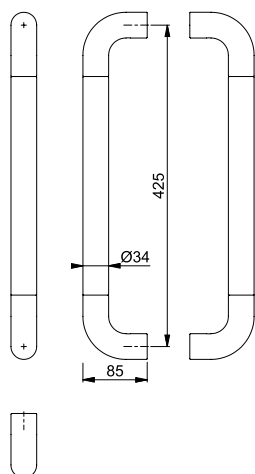

HOPPE nylon straight back to back fixing pull handle pair:

- 34 mm diameter
- For 425 and 600 mm, pull handle contains a modular feature consisting of 3 parts

Article description	Ø		Distance	F1004	F3003	F3005	F5002	P.U.	O.C.
				Article no.	Article no.	Article no.	Article no.		
Straight pull handles, back to back fixing pair	34	40-50	220	8550631	11566097	11566103	8550645	1	5
	34	40-50	300	8550862	8550869	8550841	8550876	1	5
	34	40-50	425	87109338	87109335	87109328	87109329	1	5
	34	40-50	600	87109371	11508413	87109361	87109362	1	5

Article description	Ø		Distance	F5003	F6016	F7016	F7506	P.U.	O.C.
				Article no.	Article no.	Article no.	Article no.		
Straight pull handles, back to back fixing pair	34	40-50	220	8550652	8550596	87133096	8550659	1	5
	34	40-50	300	8550883	8550827	87133103	8550890	1	5
	34	40-50	425	87109334	87109337	87133159	87109330	1	5
	34	40-50	600	87109367	87109370	87133179	87109363	1	5

Article description	Ø		Distance	F9016	F9017			P.U.	O.C.
				Article no.	Article no.				
Straight pull handles, back to back fixing pair	34	40-50	220	8550666	8550603			1	5
	34	40-50	300	8550897	8550834			1	5
	34	40-50	425	87109331	87109332			1	5
	34	40-50	600	87109364	87109365			1	5