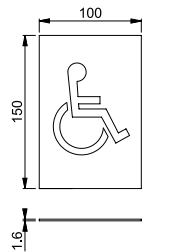

AR607D - Disabled WC

ARRONE nylon information sign:

- with pictogram
- 100 mm x 150 mm

Product ref.	Article description	Finish	Article no.
AR607D-Y	100 mm x 150 mm disabled sign	F1004	8508001
AR607D-R	100 mm x 150 mm disabled sign	F3003	8507980
AR607D-CL	100 mm x 150 mm disabled sign	F3005	8507931
AR607D-CO	100 mm x 150 mm disabled sign	F5002	8507938
AR607D-MB	100 mm x 150 mm disabled sign	F5003	8507973
AR607D-V	100 mm x 150 mm disabled sign	F6016	50001784
AR607D-AG	100 mm x 150 mm disabled sign	F7016	87132305
AR607D-DG	100 mm x 150 mm disabled sign	F7506	8507945
AR607D-DW	100 mm x 150 mm disabled sign	F9016	8507952
AR607D-E	100 mm x 150 mm disabled sign	F9017	8507959