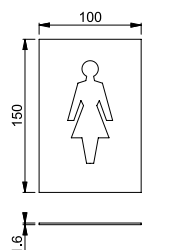

AR607F - Female WC

ARRONE nylon information sign:

- with pictogram
- 100 mm x 150 mm

Product ref.	Article description	Finish	Article no.
AR607F-Y	100 mm x 150 mm female sign	F1004	8508078
AR607F-R	100 mm x 150 mm female sign	F3003	8508057
AR607F-CL	100 mm x 150 mm female sign	F3005	8508008
AR607F-CO	100 mm x 150 mm female sign	F5002	8508015
AR607F-MB	100 mm x 150 mm female sign	F5003	8508050
AR607F-V	100 mm x 150 mm female sign	F6016	8508071
AR607F-AG	100 mm x 150 mm female sign	F7016	87132312
AR607F-DG	100 mm x 150 mm female sign	F7506	8508022
AR607F-DW	100 mm x 150 mm female sign	F9016	8508029
AR607F-E	100 mm x 150 mm female sign	F9017	8508036