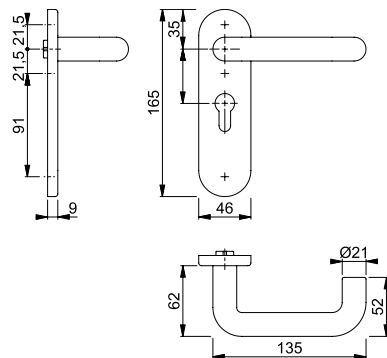

72 mm lever on backplate included in a successful fire test to BS EN1634 part-1. Assessed for use on 30 minute fire doors.