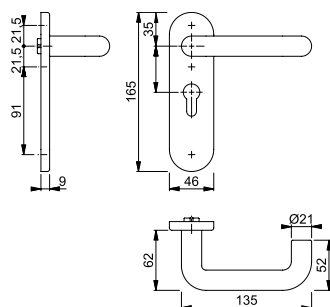

HOPPE nylon handle set on short backplate for interior doors:

- Bearing: loose door handles, maintenance-free slide bearing
- Connection: HOPPE solid profile spindle (receiver - receiver components)
- Base: nylon
- Fixing: wood screws
- Special feature: door handles with steel cores

Article description			Keyhole	F1004	F3003	F3005	F5002	P.U.	O.C.	
				Article no.	Article no.	Article no.	Article no.			
Handle set on back-plate	38-47	8		57	8566395	8566367	8566381	8566402	1	10
	38-47	8		47.6	8566472	8566458	8566465	8566479	1	10
	38-47	8		48.5	8566549	8566535	8566542	8566556	1	10
	38-47	8	BLIND		8566304	8566290	8566297	8566311	1	10
	45-49	8-5		57	8566626	8566612	8566619	8566633	1	10

Article description			Keyhole	F5003	F6016	F7016	F7506	P.U.	O.C.	
				Article no.	Article no.	Article no.	Article no.			
Handle set on back-plate	38-47	8		57	8566409	8566416	87133242	8566423	1	10
	38-47	8		47.6	8566486	8566493	87134546	8566500	1	10
	38-47	8		48.5	8566563	8566570	87134553	8566577	1	10
	38-47	8	BLIND		8566318	8566325	87133235	8566332	1	10
	45-49	8-5		57	8566640	8566647	11569682	8566654	1	10

Article description			Keyhole	F9016	F9017			P.U.	O.C.	
				Article no.	Article no.					
Handle set on back-plate	38-47	8		57	8566451	8566444			1	10
	38-47	8		47.6	8566528	8566521			1	10
	38-47	8		48.5	8566605	8566598			1	10
	38-47	8	BLIND		8566360	8566353			1	10
	45-49	8-5		57	8566682	8566675			1	10