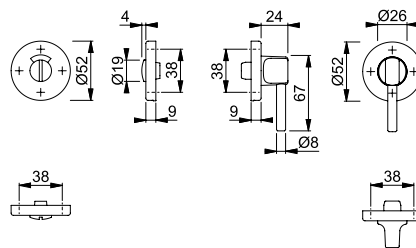

■ K42KS

duraplus®

HOPPE nylon escutcheon pair with emergency release/turn and red-white-indicator for bathroom/WC doors:

- Base: nylon
- Fixing: wood screws

Article description		Keyhole	F1004	F3003	F3005	F5002	P.U.	O.C.
			Article no.	Article no.	Article no.	Article no.		
Escutcheon red-white-indicator for bathroom/WC doors, pair	44		2260711	2260720	2260738	2260746	5	20

Article description		Keyhole	F5003	F6016	F7016	F7506	P.U.	O.C.
			Article no.	Article no.	Article no.	Article no.		
Escutcheon red-white-indicator for bathroom/WC doors, pair	44		2260754	2260762	3503316	2260771	5	20

Article description		Keyhole	F9016	F9017			P.U.	O.C.
			Article no.	Article no.				
Escutcheon red-white-indicator for bathroom/WC doors, pair	44		2260797	2260800			5	20