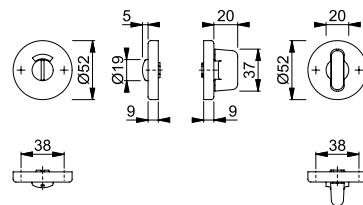

■ **K15S**

duraplus®

HOPPE nylon escutcheon pair with emergency release/turn and red-white-indicator for bathroom/WC doors::

- Base: nylon
- Fixing: wood screws

Article description			Keyhole	F1004	F3003	F3005	F5002	P.U.	O.C.
				Article no.	Article no.	Article no.	Article no.		
Escutcheon for bathroom/WC, pair	45-49	5		623570	797851	623556	797844	5	20

Article description			Keyhole	F5003	F6016	F7016	F7506	P.U.	O.C.
				Article no.	Article no.	Article no.	Article no.		
Escutcheon for bathroom/WC, pair	45-49	5		623587	623532	3414911	623594	5	20

Article description			Keyhole	F9016	F9017			P.U.	O.C.
				Article no.	Article no.				
Escutcheon for bathroom/WC, pair	45-49	5		623600	623549			5	20