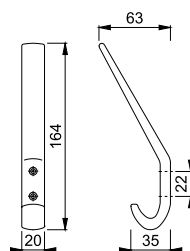

K690 (AR617A)

HOPPE nylon hat and coat hook:

- Fixing: visible, wood screws

Product ref.	Article description	Finish	Article no.
AR617A-Y	Hat and coat hook	F1004	622535
AR617A-R	Hat and coat hook	F3003	537655
AR617A-CL	Hat and coat hook	F3005	537662
AR617A-CO	Hat and coat hook	F5002	622542
AR617A-MB	Hat and coat hook	F5003	622559
AR617A-V	Hat and coat hook	F6016	622528
AR617A-AG	Hat and coat hook	F7016	3413943
AR617A-DG	Hat and coat hook	F7506	584390
AR617A-DW	Hat and coat hook	F9016	566228
AR617A-E	Hat and coat hook	F9017	584406