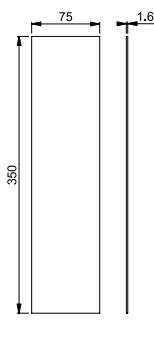

## AR624B

ARRONE nylon finger plate:

- 75 mm x 350 mm
- Square corner self adhesive

Other sizes available to special order.

Product ref.	Article description	Finish	Article no.
<b>AR624B-Y</b>	350 mm x 75 mm finger plate	F1004	50004135
<b>AR624B-R</b>	350 mm x 75 mm finger plate	F3003	50004116
<b>AR624B-CL</b>	350 mm x 75 mm finger plate	F3005	50004050
<b>AR624B-CO</b>	350 mm x 75 mm finger plate	F5002	<b>50004062</b>
<b>AR624B-MB</b>	350 mm x 75 mm finger plate	F5003	50004104
<b>AR624B-V</b>	350 mm x 75 mm finger plate	F6016	50004128
<b>AR624B-AG</b>	350 mm x 75 mm finger plate	F7016	50004141
<b>AR624B-DG</b>	350 mm x 75 mm finger plate	F7506	50004074
<b>AR624B-DW</b>	350 mm x 75 mm finger plate	F9016	50004086
<b>AR624B-E</b>	350 mm x 75 mm finger plate	F9017	50004098