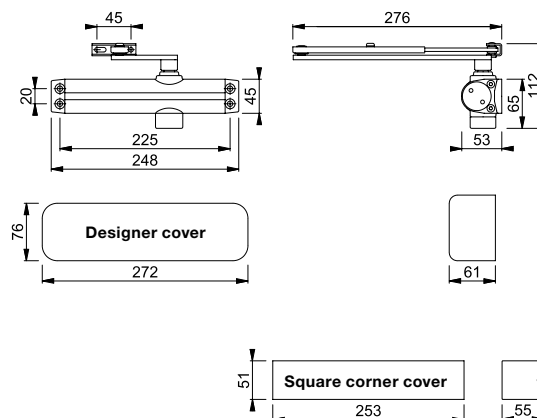

The AR3500 can satisfy the opening force recommendations of BS8300 and AD-M when fitted in Fig 1 to a door with minimum width of 938 mm according to third party data. However other installed hardware, door seals and differential air pressure will affect the products as fitted performance meaning that the door closer alone cannot allow compliance to BS8300 and AD-M.

Included in a successful fire test to BS EN1634 Part-1. Suitable for use on 30, 60 and 120 minute timber fire doors